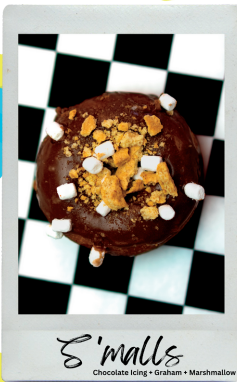

# 13 BAKER'S DOZEN

Downtown *donuts* Auburn, IN

CHOOSE FROM THE BDD

GREATEST HITS

...OR HAVE ONE OF EACH!

Design your own!  
Icings, Toppings, and Drizzles listed on the...

FLIP SIDE

S'malls  
Chocolate Icing + Graham + Marshmallows

Roger That  
Maple Icing + Bacon + Bourbon Caramel

Lemon Shakeup  
Lemon Icing + Sugar

Party Animal  
Chocolate Icing + Confetti Sprinkles

CTC  
Glaze + Cinnamon Toast Crunch

Dolly  
Powdered Sugar

Jolene  
Cinnamon Sugar