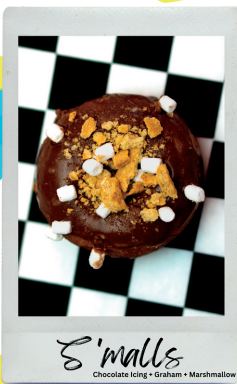

# 13 BAKER'S DOZEN

Downtown *donuts* Auburn, IN

CHOOSE FROM THE BDD

GREATEST HITS

...OR HAVE ONE OF EACH!

Design your own!  
Icings, Toppings, and Drizzles listed on the...

FLIP SIDE

*S'malls*  
Chocolate Icing + Graham + Marshmallows

*Roger That*  
Maple Icing + Bacon + Bourbon Caramel

*Lemon Shakeup*  
Lemon Icing + Sugar

*Party Animal*  
Chocolate Icing + Confetti Sprinkles

*CTC*  
Glaze + Cinnamon Toast Crunch

*Dolly*  
Powdered Sugar